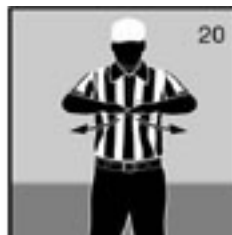

First down

Loss of down

Incomplete pass/unsuccesful try or
field goal/penalty declined/
coin toss option deferred

Legal touching

Inadvertent whistle

Disregard flag

End of period

Sideline warning

Illegal touching

Uncatchable pass

Offside B/Offside A
or B on kickoff

19
False start/
Encroachment A
Illegal formation

20
Illegal motion (1 hand)
Illegal shift (2 hands)

21
Delay of game

22
Substitution
infraction

23
Equipment violation

24
Targeting

25
Horse-collar

27
Unsportsmanlike
conduct

29
Sideline interference
Note: Face press box
when giving signal.

30
Running into or
roughing the kicker
or holder

31
Illegal batting/kicking
(for illegal kicking, follow
with a point toward foot)