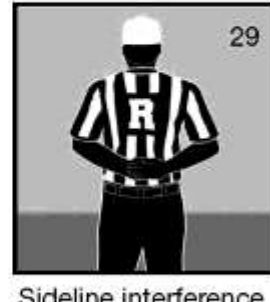

# Official Signals

Illegal motion (1 hand)  
Illegal shift (2 hands)

Delay of game

Substitution  
infraction

Equipment violation

Targeting

Horse-collar

Unsportsmanlike  
conduct

Sideline interference  
Note: Face press box  
when giving signal.

Running into or  
roughing the kicker  
or holder

Illegal batting/kicking  
(for illegal kicking, follow  
with a point toward foot)

Illegal fair catch