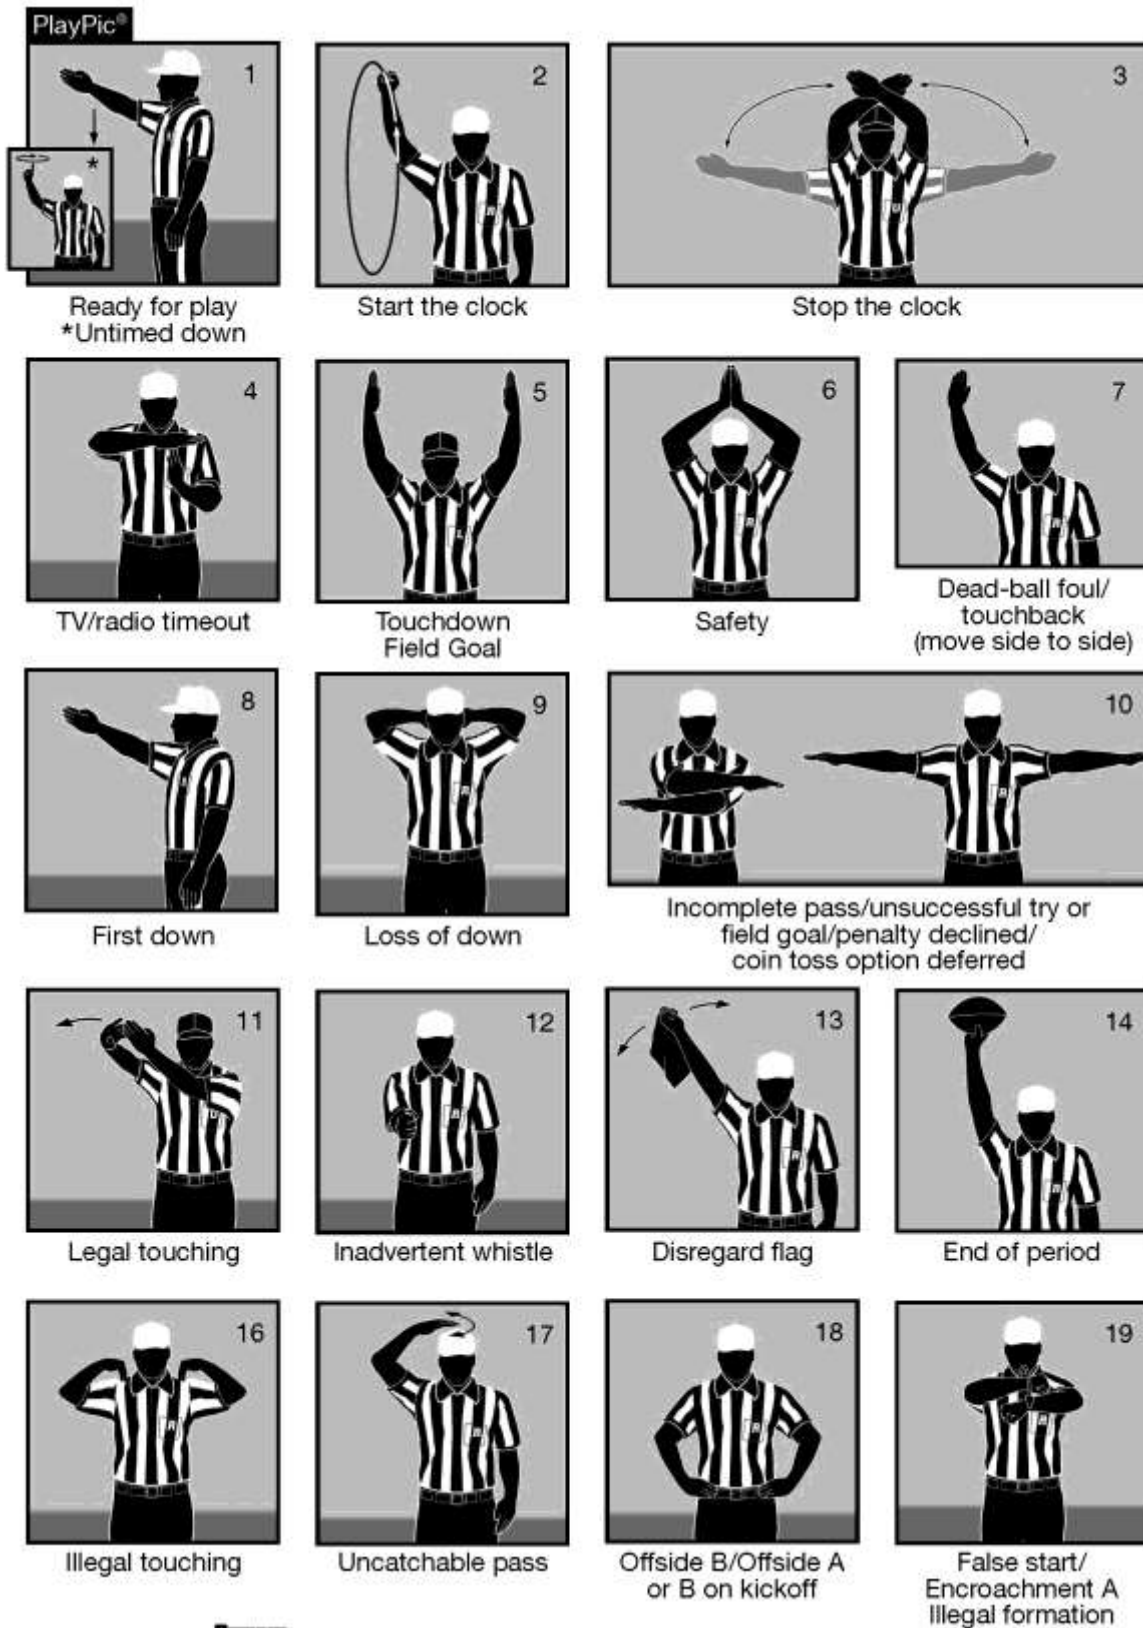

# Official Signals

Illegal motion (1 hand)  
Illegal shift (2 hands)

Delay of game

Substitution  
infraction

Equipment violation

Targeting

Horse-collar

Unsportsmanlike  
conduct

Sideline interference  
Note: Face press box  
when giving signal.

Running into or  
roughing the kicker  
or holder

Illegal batting/kicking  
(for illegal kicking, follow  
with a point toward foot)

Illegal fair catch

Pass interference  
Kick-catching  
interference

Roughing the passer

Illegal pass  
Illegal forward handing  
Note: Face press box  
when giving signal.

Intentional grounding

Ineligible downfield  
on pass