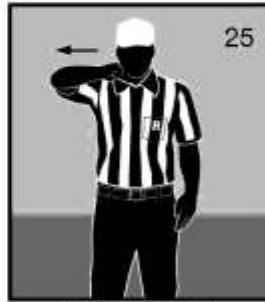

# Official Signals

Illegal motion (1 hand)  
Illegal shift (2 hands)

Delay of game

Substitution  
infraction

Equipment violation

Targeting

Horse-collar

Unsportsmanlike  
conduct

Sideline interference  
Note: Face press box  
when giving signal.

Running into or  
roughing the kicker  
or holder

Illegal batting/kicking  
(for illegal kicking, follow  
with a point toward foot)

Illegal fair catch