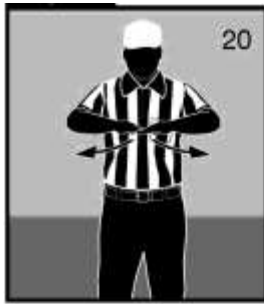

# Official Signals

Illegal motion (1 hand)  
Illegal shift (2 hands)

Delay of game

Substitution  
infraction

Equipment violation

Targeting

Horse-collar

Unsportsmanlike  
conduct

Sideline interference  
Note: Face press box  
when giving signal.

Running into or  
roughing the kicker  
or holder

Illegal batting/kicking  
(for illegal kicking, follow  
with a point toward foot)

Illegal fair catch

Pass interference  
Kick-catching  
interference

Roughing the passer

Illegal pass  
Illegal forward handing  
Note: Face press box  
when giving signal.

Intentional grounding

Ineligible downfield  
on pass