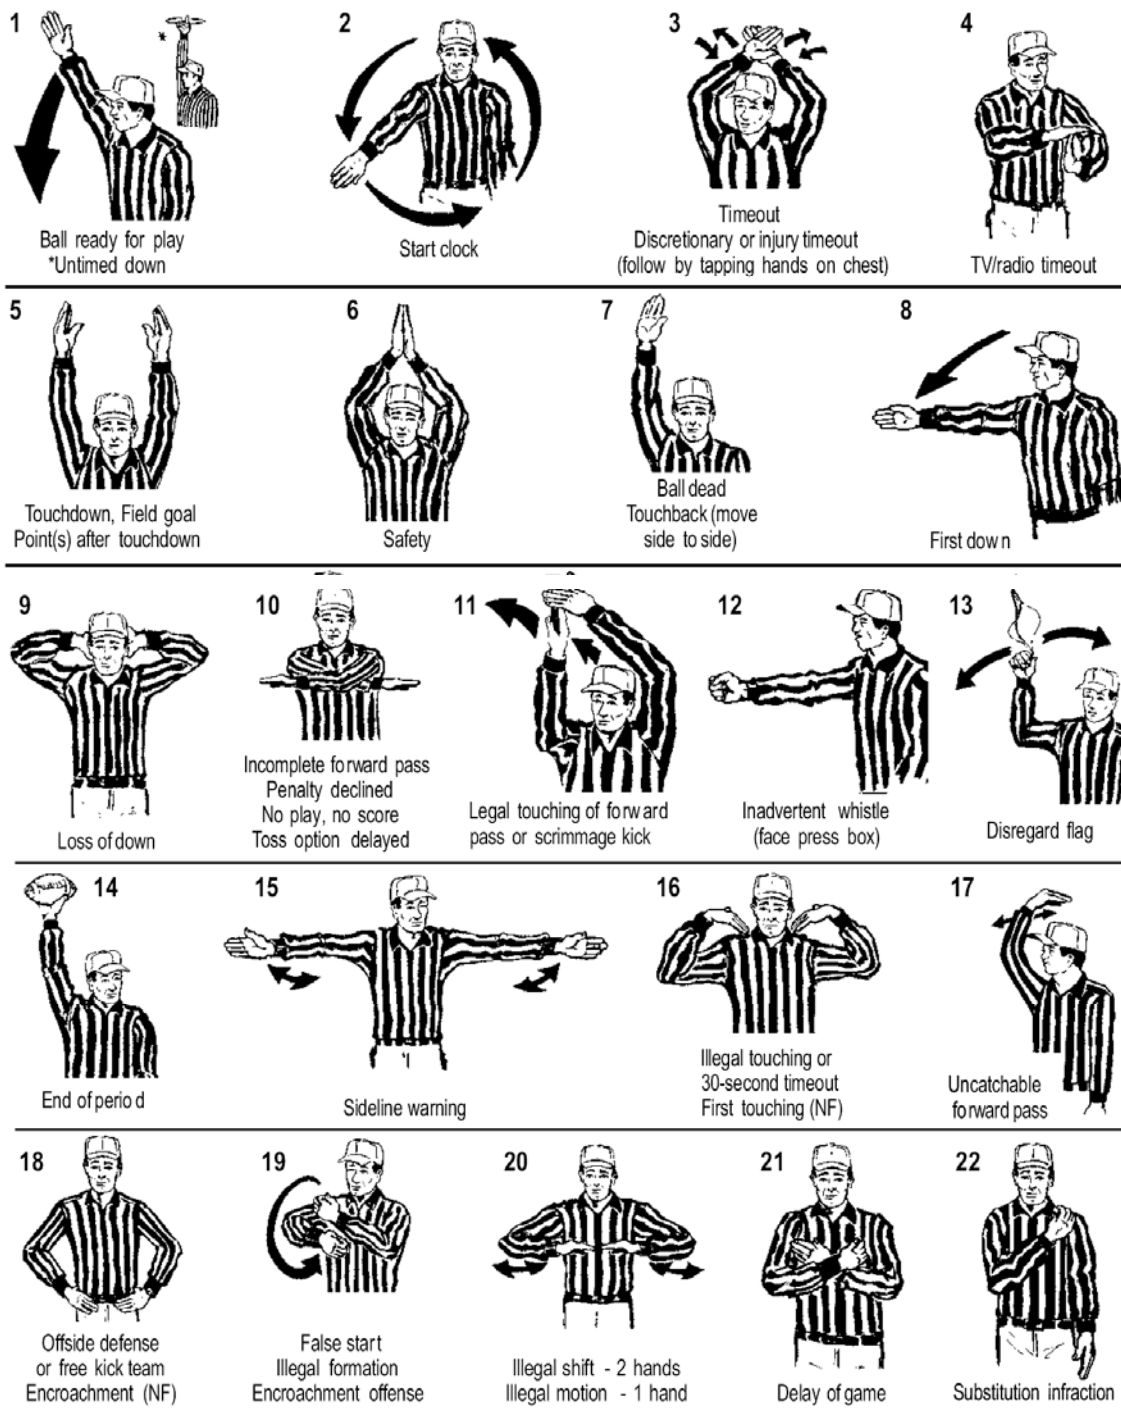

# Official Football Signals

23  
Failure to wear required equipment

24  
Illegal helmet contact

27  
Unsportsmanlike conduct  
Noncontact foul

28  
Illegal participation

29  
Sideline interference

30  
Running into or roughing kicker or holder

31  
Illegal batting  
Illegal kicking  
(followed by pointing toward toe for kicking)

32  
Illegal fair catch signal (NF)  
Invalid fair catch signal (NF)

33  
Forward pass interference  
Kick-catching interference